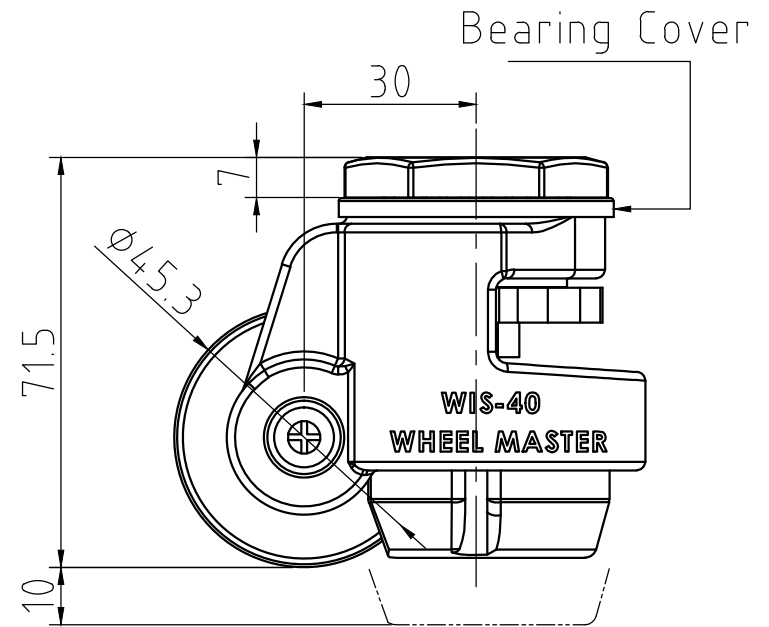

M8 TAP DP12
M12 BY ORDER

SCALE	1 / 1
ANGLE	

WOO - IL INDUSTRY

WIS - 40S