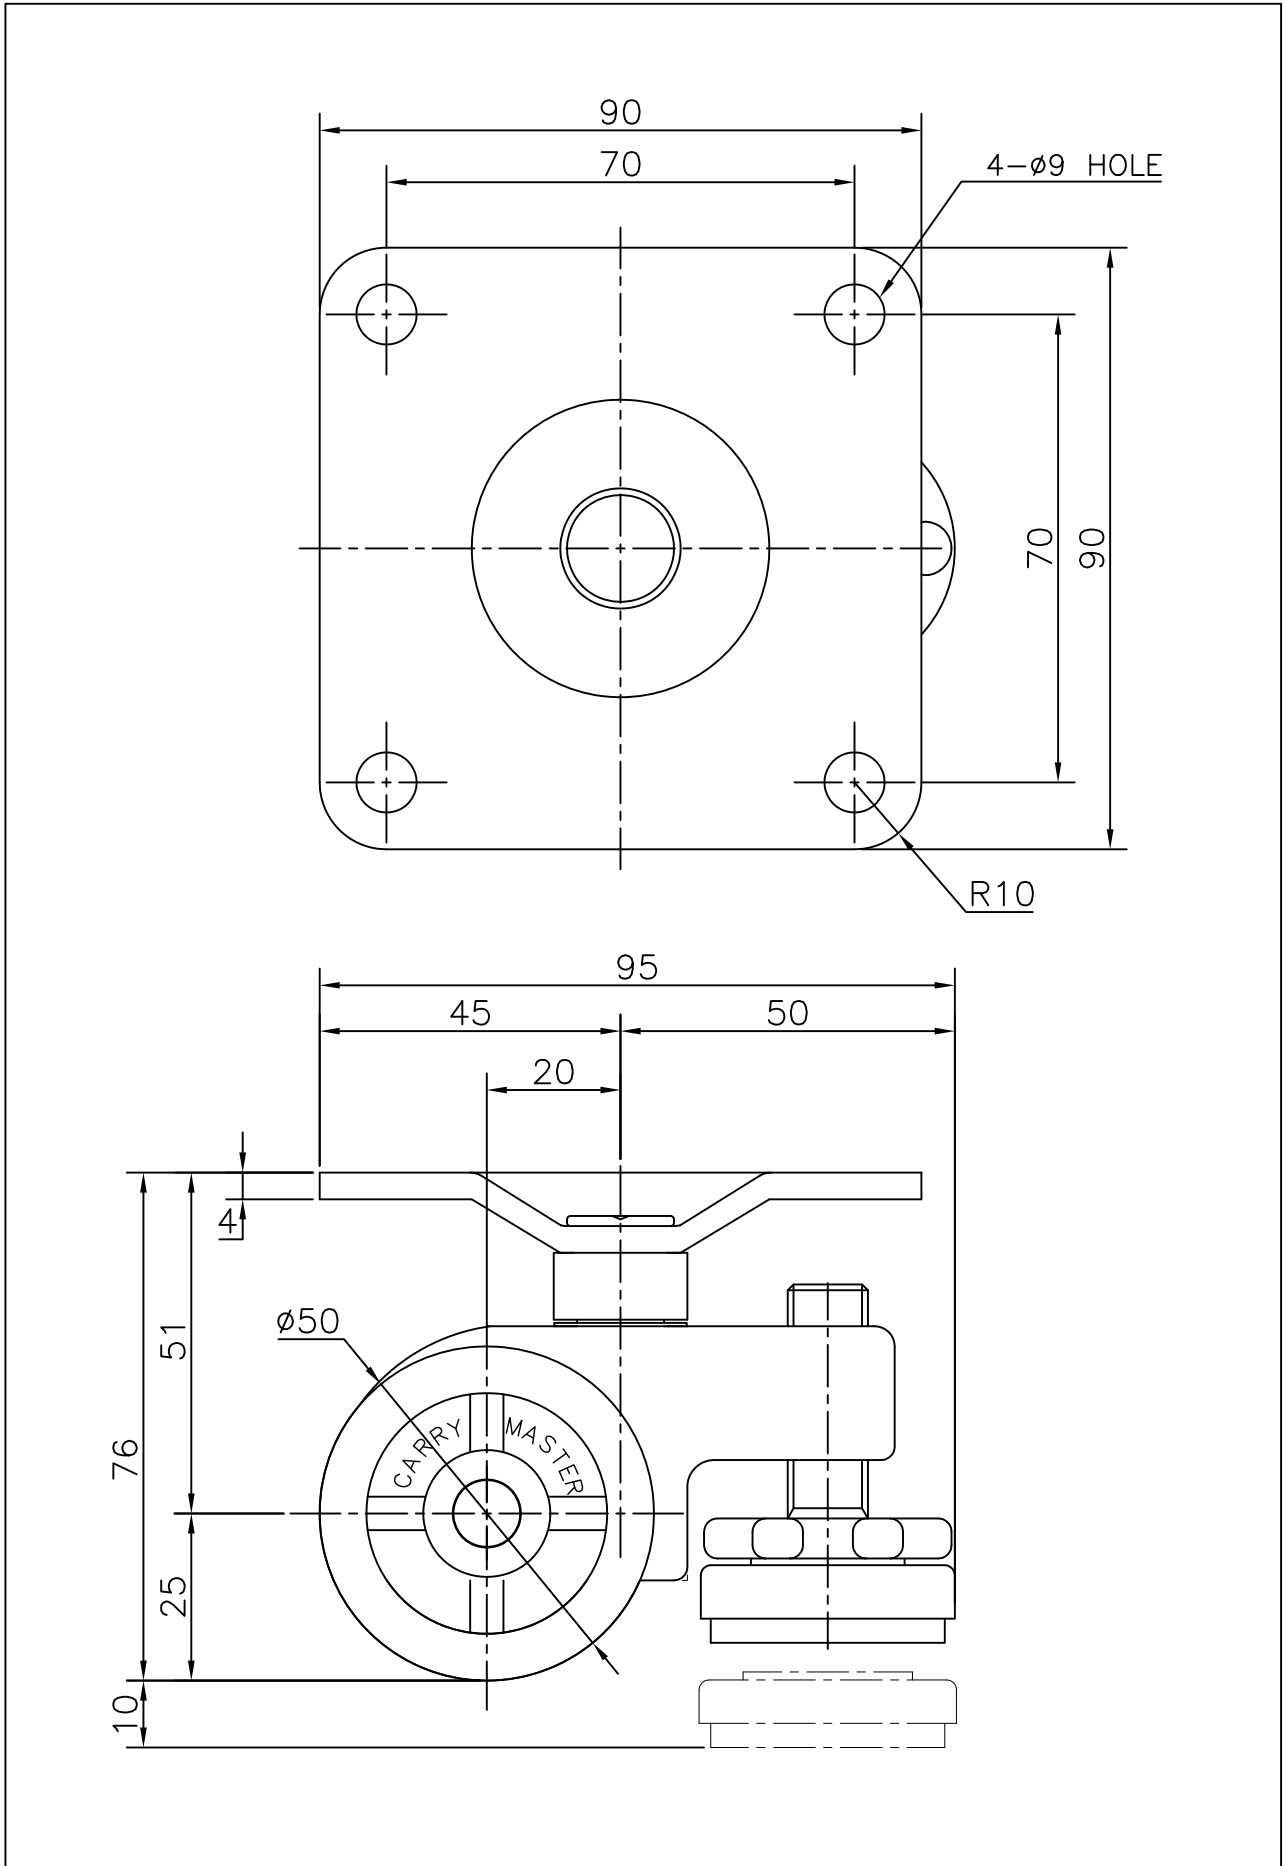

○ 외형도 DIMENSIONS (Unit:mm)

ACT-400 "F" TYPE