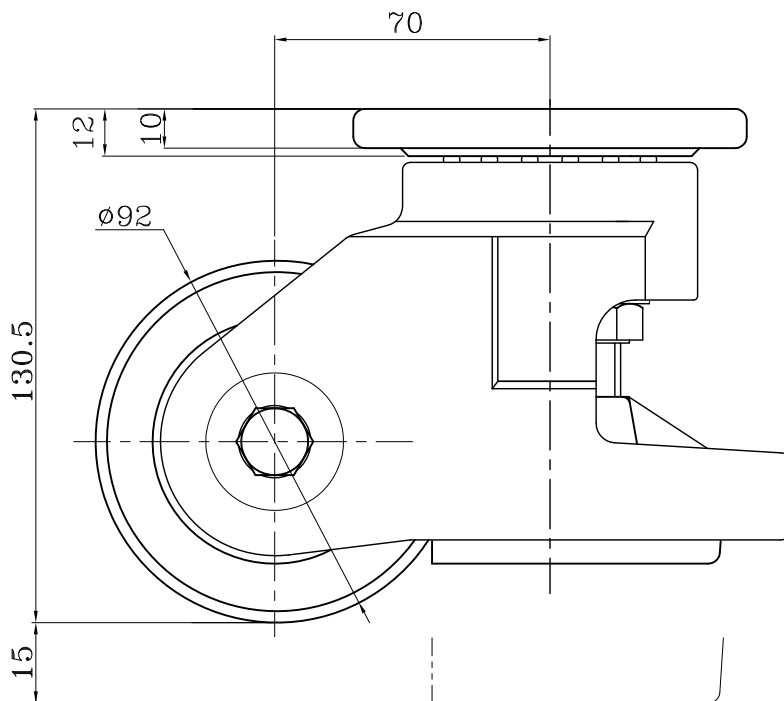

외형도 DIMENSIONS

(Unit:mm)

AC-1800 "F" TYPE