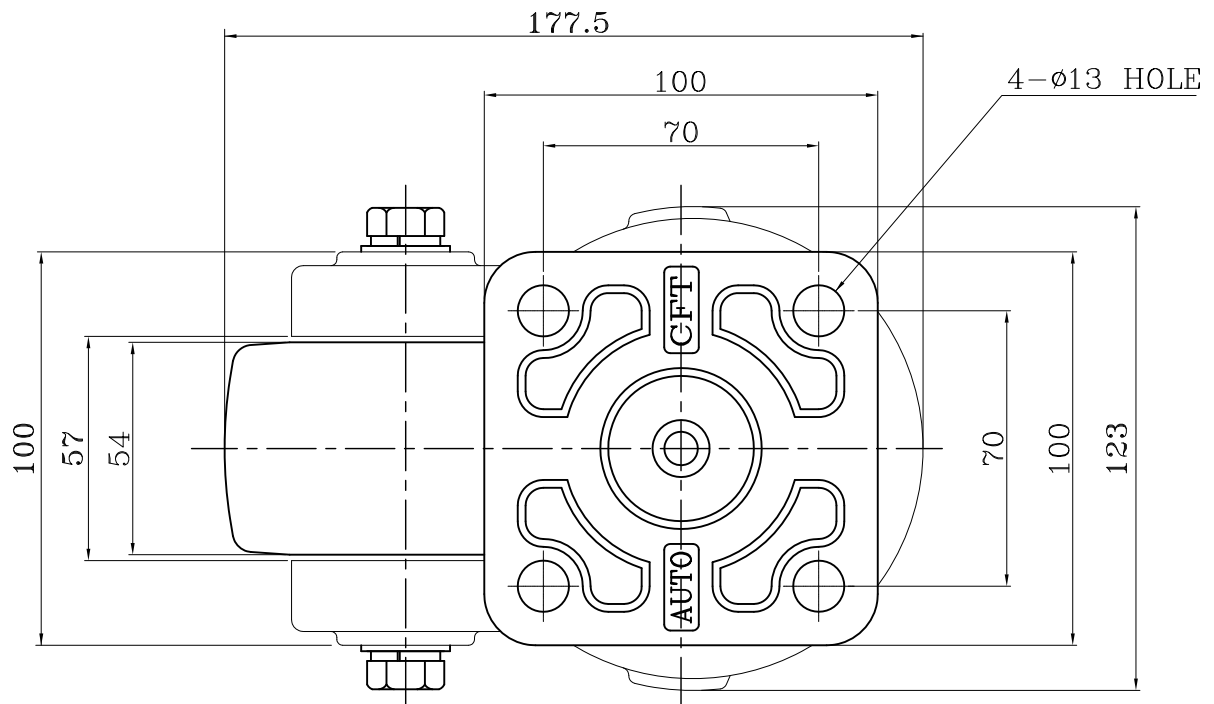

외형도 DIMENSIONS

(Unit:mm)

AC-1800 "F" TYPE