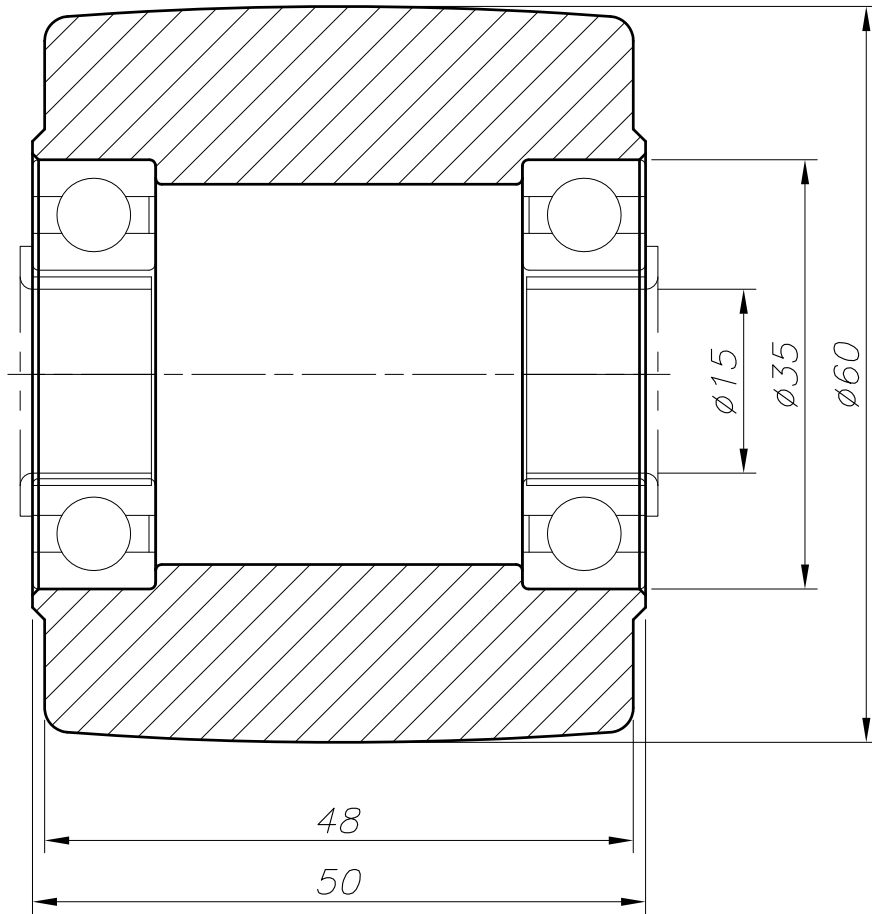

FOOT MASTER

G-DOK IND.

FOOT MASTER

G-DOK IND.

1
2
3
4
5
6
7
8
9
0

1
2
3
4
5
6
7
8
9
0

FOOT MASTER®

FOOMA®

G-DOK IND.

MODEL NAME

MCD-60-48

A

B

C

▲

E