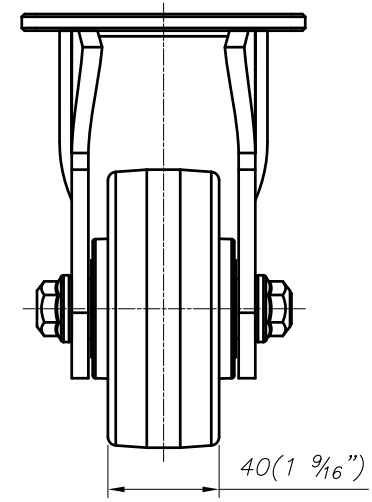

FOOT MASTER®

FOOMA®

G-DOK IND.

MODEL NAME

GH-100-BSF

FOOT MASTER G-DOK IND. FOOT MASTER G-DOK IND. FOOT MASTER G-DOK IND.

4- $\phi$ 11 (7/16") SLOT HOLES  
FOR M10 BOLT

WHEEL : MUD, SUD