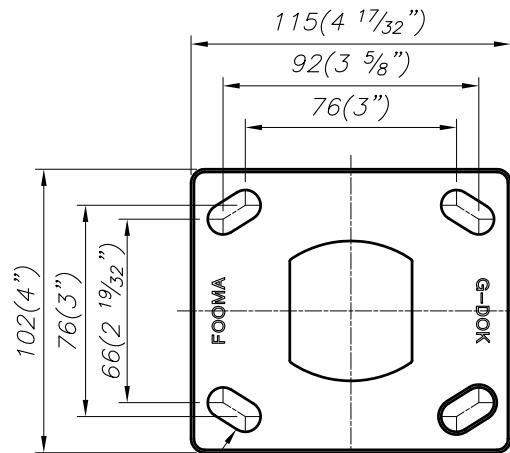

FOOT MASTER®

FOOMA®

G-DOK IND.

MODEL NAME

GH-100-BSF

FOOT MASTER G-DOK IND. FOOT MASTER G-DOK IND. FOOT MASTER G-DOK IND.

4- $\phi$ 11 (7/16") SLOT HOLES  
FOR M10 BOLT

WHEEL : MUD, SUD