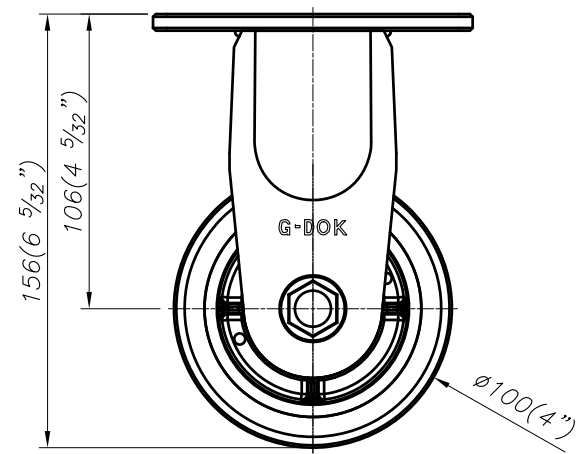

FOOT MASTER®

FOOMA®

G-DOK IND.

MODEL NAME

GH-100-BSF

FOOT MASTER G-DOK IND. FOOT MASTER G-DOK IND. FOOT MASTER G-DOK IND.

4- $\phi$ 11 (7/16") SLOT HOLES  
FOR M10 BOLT

WHEEL : MUD, SUD